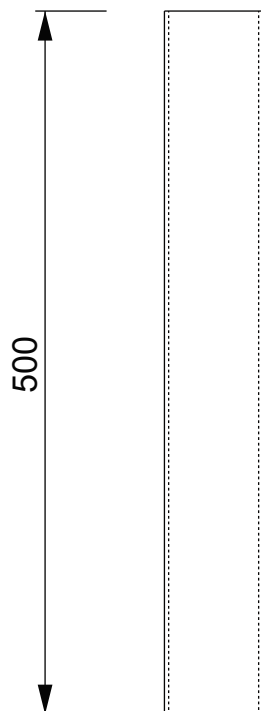

Alabastro Italiano

ITALY

Hakuyoru 3

Height	50 cm
Diameter	7 cm
Weight	-
Light Source	1 x GU10, 6 W 3000 K
Material	Alabaster

Please contact us for any request of custom-made dimensions

01

02

03

04

05

06

07

08

09

10

- 2. Bronze
- 3. Brushed Brass
- 4. Ruggine of Florence
- 5. Brushed Burnished
- 7. Brushed Black