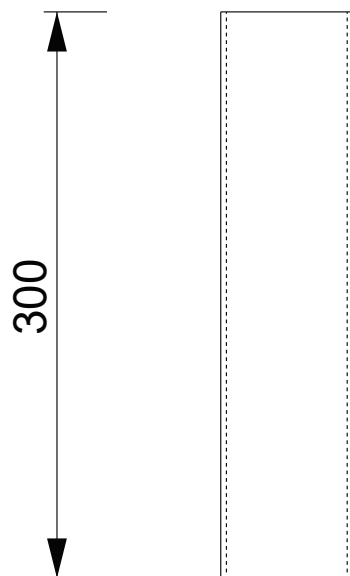

Alabastro Italiano

ITALY

Hakuyoru 1

Height	30 cm
Diameter	7 cm
Weight	-
Light Source	1 x GU10, 6 W 3000 K
Material	Alabaster

Please contact us for any request of custom-made dimensions

01

02

03

04

05

06

07

08

09

10

- 2. Bronze
- 3. Brushed Brass
- 4. Ruggine of Florence
- 5. Brushed Burnished
- 7. Brushed Black