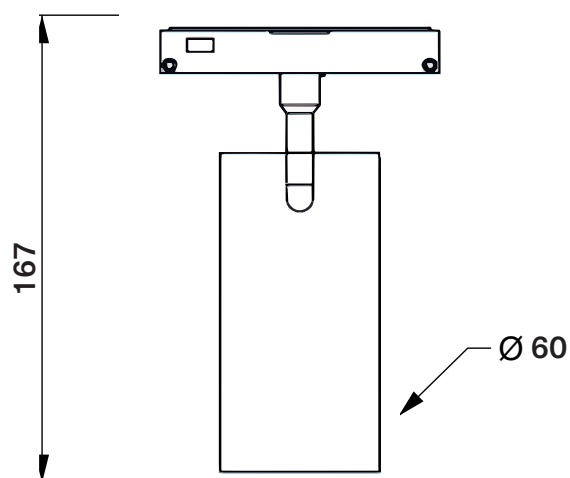

# Alabastro Italiano

ITALY

OGI 60 Black

<b>Beam Angle</b>	15°
<b>Color temperature</b>	3000 k
<b>Dimmable</b>	No
<b>Energy Efficiency Label</b>	F
<b>Flux</b>	960 lm
<b>Flux per watt</b>	80lm/W

Please contact us for any request or custom-made dimensions

<b>Input Voltage</b>	48 W
<b>Duration</b>	25000 h
<b>Luminous flux at the end of the operating period</b>	70 %
<b>Material</b>	PC + ALU
<b>On/Off Cicles</b>	100 000 x

Please contact us for any request or custom-made dimensions

<b>Operating Frequency</b>	50 Hz
<b>Power</b>	12 W
<b>Power LED</b>	12 W
<b>Ra &gt;</b>	>90
<b>Product dimensions</b>	Ø 60 x 167 mm
<b>Temperature</b>	-20°C/ +40°C
<b>Equivalent Power</b>	70 W

Please contact us for any request or custom-made dimensions