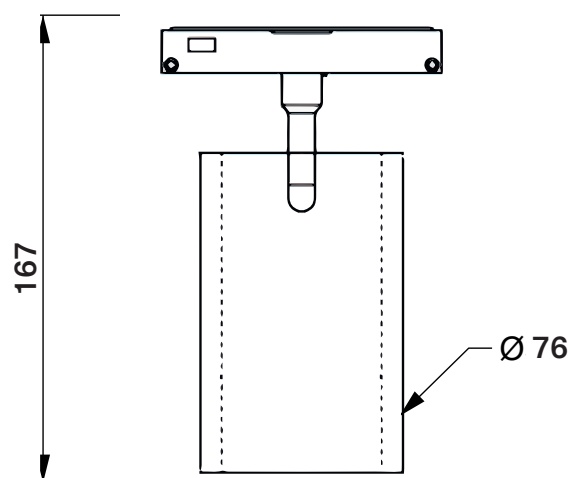

# Alabastro Italiano

ITALY

OGI 60 Alab

<b>Beam Angle</b>	15°
<b>Color temperature</b>	3000 k
<b>Dimmable</b>	No
<b>Energy Efficiency Label</b>	F
<b>Flux</b>	960 lm
<b>Flux per watt</b>	80lm/W

Please contact us for any request or custom-made dimensions

<b>Input Voltage</b>	48 W
<b>Duration</b>	25000 h
<b>Luminous flux at the end of the operating period</b>	70 %
<b>Material</b>	PC + ALU
<b>On/Off Cicles</b>	100 000 x

Please contact us for any request or custom-made dimensions

<b>Operating Frequency</b>	50 Hz
<b>Power</b>	12 W
<b>Power LED</b>	12 W
<b>Ra &gt;</b>	>90
<b>Product dimensions</b>	Ø 76 x 167 mm
<b>Temperature</b>	-20°C/ +40°C
<b>Equivalent Power</b>	70 W

Please contact us for any request or custom-made dimensions