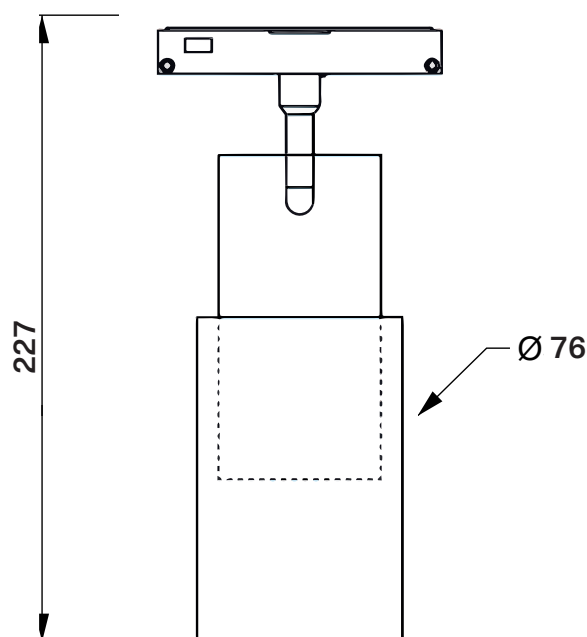

Alabastro Italiano

ITALY

OGLI 60 Alab Long

Product sheet - Scheda prodotto

| | |
|--------------------------------|--------|
| Beam Angle | 15° |
| Color temperature | 3000 k |
| Dimmable | No |
| Energy Efficiency Label | F |
| Flux | 960 lm |
| Flux per watt | 80lm/W |

Please contact us for any request or custom-made dimensions

| | |
|---|-----------|
| Input Voltage | 48 W |
| Duration | 25000 h |
| Luminous flux at the end of the operating period | 70 % |
| Material | PC + ALU |
| On/Off Cicles | 100 000 x |

Please contact us for any request or custom-made dimensions

| | |
|----------------------------|---------------|
| Operating Frequency | 50 Hz |
| Power | 12 W |
| Power LED | 12 W |
| Ra > | >90 |
| Product dimensions | Ø 76 x 227 mm |
| Temperature | -20°C/ +40°C |
| Equivalent Power | 70 W |