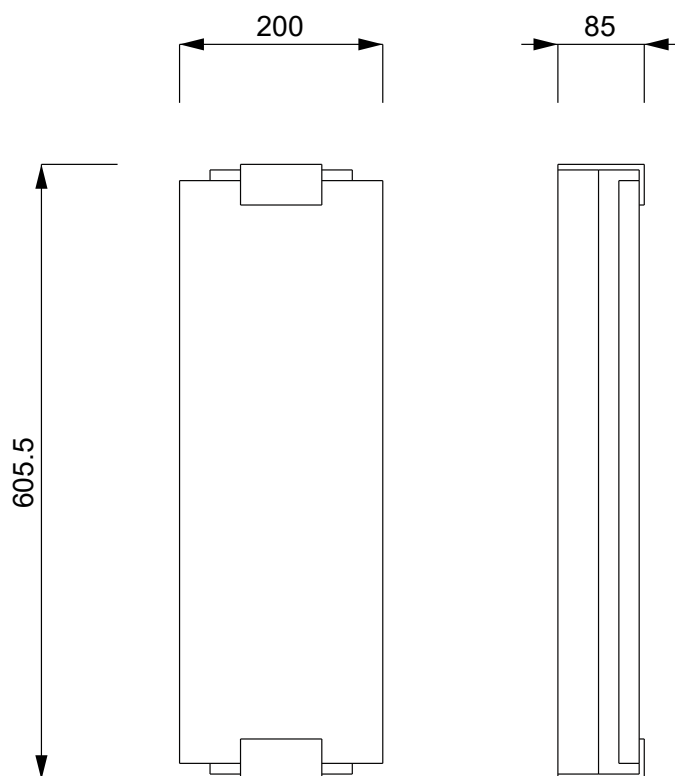

Alabastro Italiano

ITALY

Kinkairo M

Height 60,5 cm

Width 20 cm

Depth 8,5 cm

Weight -

Light Source 1 x Strip LED, 21,6 W/m
9,8 Watt

Material Alabaster

Please contact us for any request of custom-made dimensions

01

02

03

04

05

06