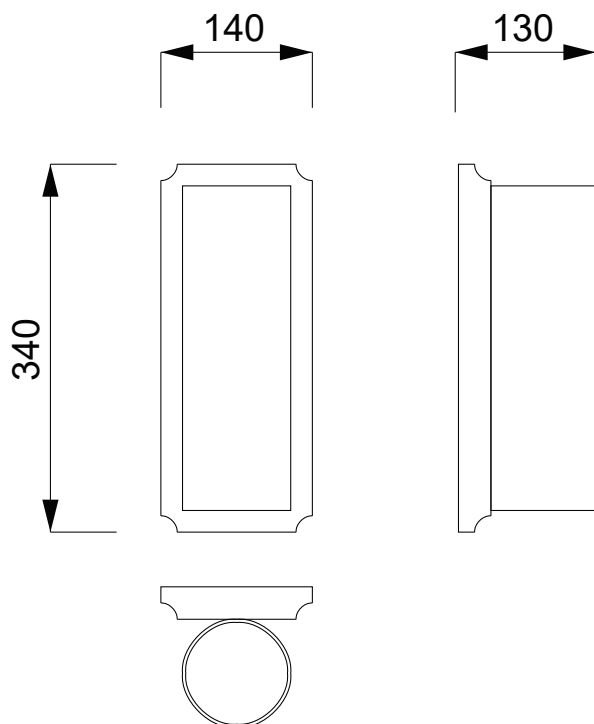

Alabastro Italiano

ITALY

Kendō 2 S

Height	34 cm
Diameter	10 cm
Depth	13 cm
Weight	-
Light Source	1 x Strip LED, 21,6 W/m 4,3 Watt
Material	Alabaster

Please contact us for any request of custom-made dimensions

Please contact us for any request of custom-made dimensions