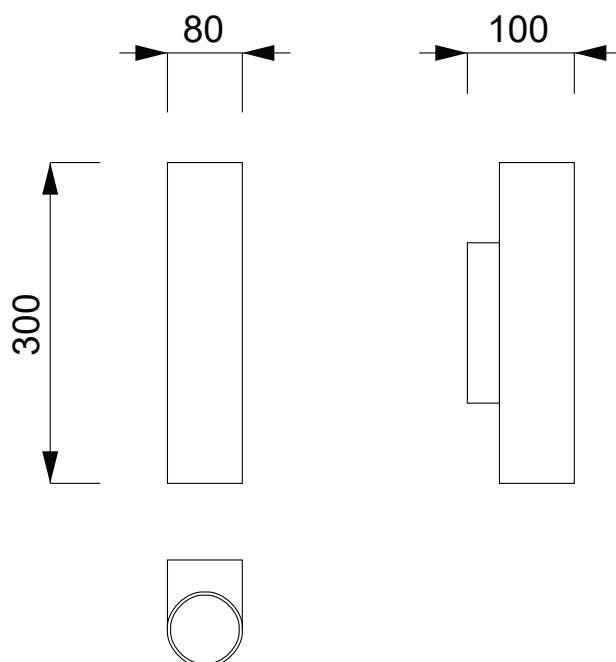

Alabastro Italiano

ITALY

Kendō 1 S

Height 30 cm

Diameter 8 cm

Depth 10 cm

Weight -

Light Source 1 x Strip LED, 21,6 W/m
4,3 Watt

Material Alabaster

Please contact us for any request of custom-made dimensions

01

02

03

04

05

06