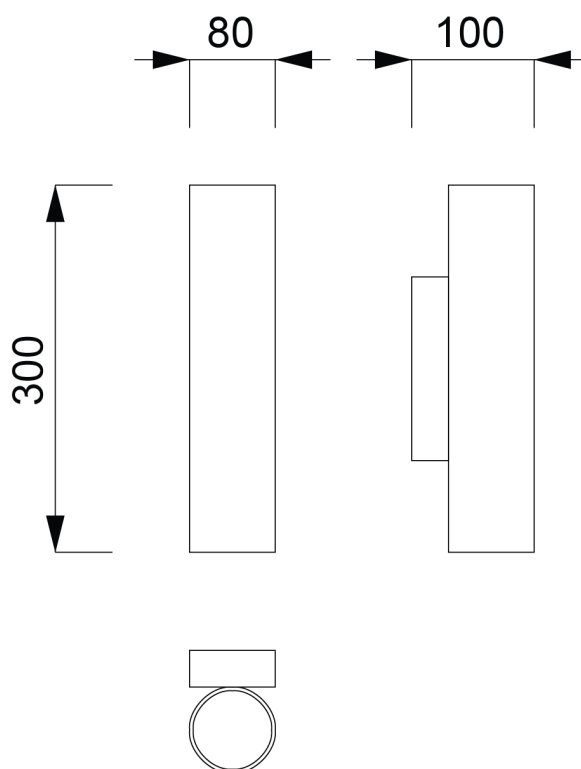

Alabastro Italiano

ITALY

Kendō 1 S

Height 30 cm

Diameter 8 cm

Depth 10 cm

Weight -

Light Source 1 x Strip LED, 21,6 W/m
4,3 Watt

Material Alabaster

Please contact us for any request of custom-made dimensions

01

02

03

04

05

06