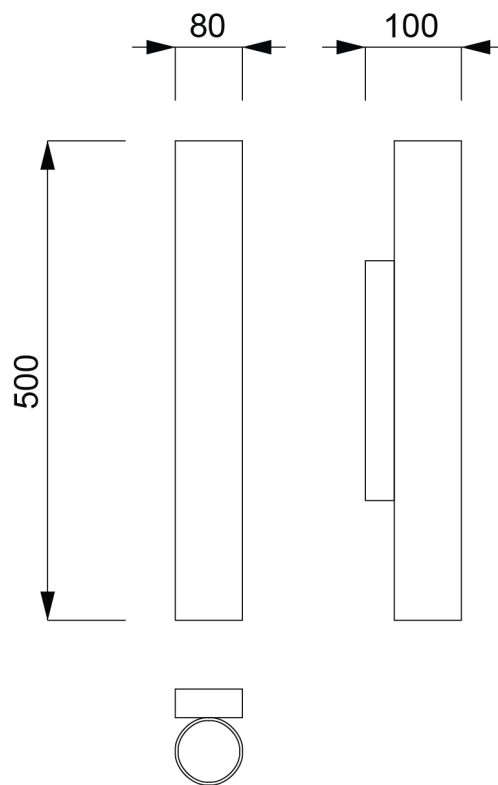

Alabastro Italiano

ITALY

Kendō 1 M

Height	50 cm
Diameter	8 cm
Depth	10 cm
Weight	-
Light Source	1 x Strip LED, 21,6 W/m 8,7 Watt
Material	Alabaster

Please contact us for any request of custom-made dimensions

01

02

03

04

05

06

07

08