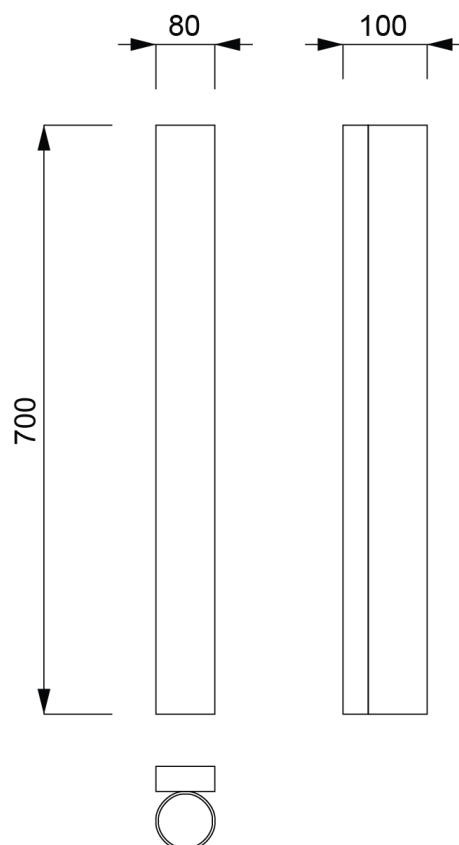

## ITALY

Kendō 1 L

<b>Height</b>	70 cm
<b>Diameter</b>	8 cm
<b>Depth</b>	10 cm
<b>Weight</b>	-
<b>Light Source</b>	1 x Strip LED, 21,6 W/m 13 Watt
<b>Material</b>	Alabaster

Please contact us for any request of custom-made dimensions

01

02

03

04

05

06

07

08