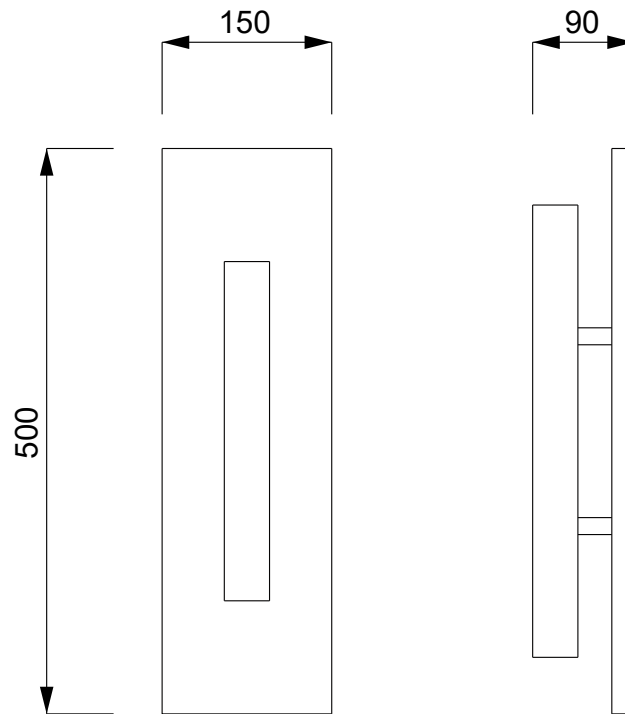

Alabastro Italiano

ITALY

Himeji S

Height	50 cm
Width	15 cm
Depth	9 cm
Weight	-
Light Source	2 x Strip LED, 21,6 W/m 7,6 Watt
Material	Alabaster

Please contact us for any request of custom-made dimensions

01

02

03

04

05

06

07

08

09