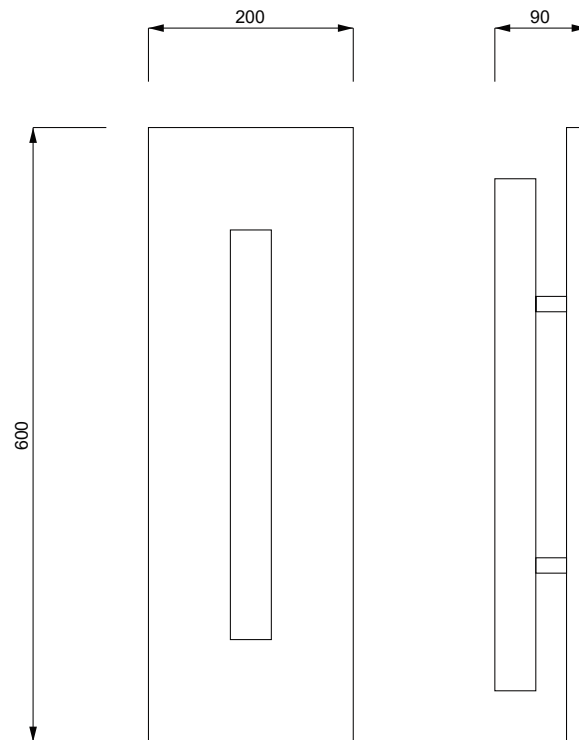

Alabastro Italiano

ITALY

Himeji M

Height 60 cm

Width 20 cm

Depth 9 cm

Weight -

Light Source 2 x Strip LED, 21,6 W/m
9,8 Watt

Material Alabaster

Please contact us for any request of custom-made dimensions

01

02

03

04

05

06