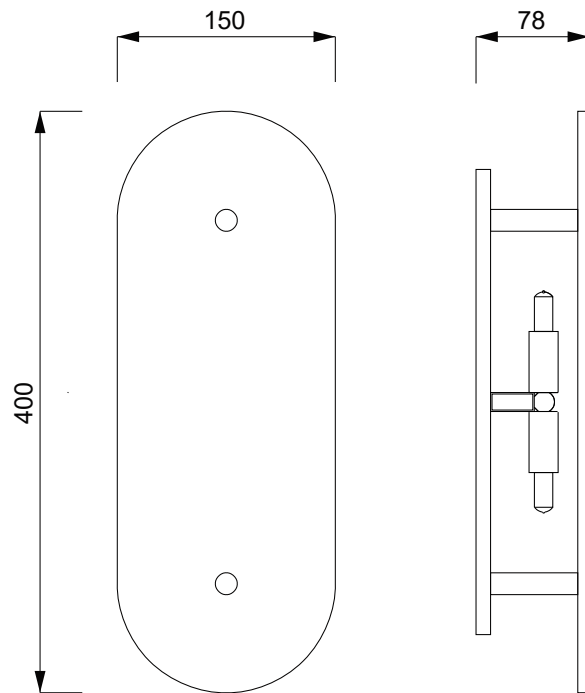

Alabastro Italiano

ITALY

Hikari S

Height 40 cm

Width 15 cm

Depth 7,8 cm

Weight -

Light Source 2 x G9

Material Alabaster

Please contact us for any request of custom-made dimensions

01

02

03

04

05

06