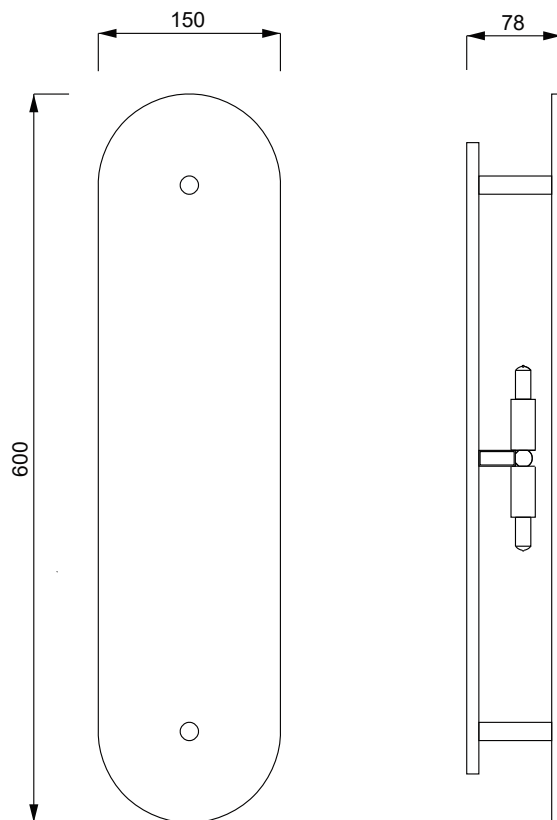

# Alabastro Italiano

ITALY

Hikari M

**Height** 60 cm

---

**Width** 15 cm

---

**Depth** 7,8 cm

---

**Weight** -

---

**Light Source** 2 x G9

---

**Material** Alabaster

---

Please contact us for any request of custom-made dimensions

01

02

03

04

05

06

07

08