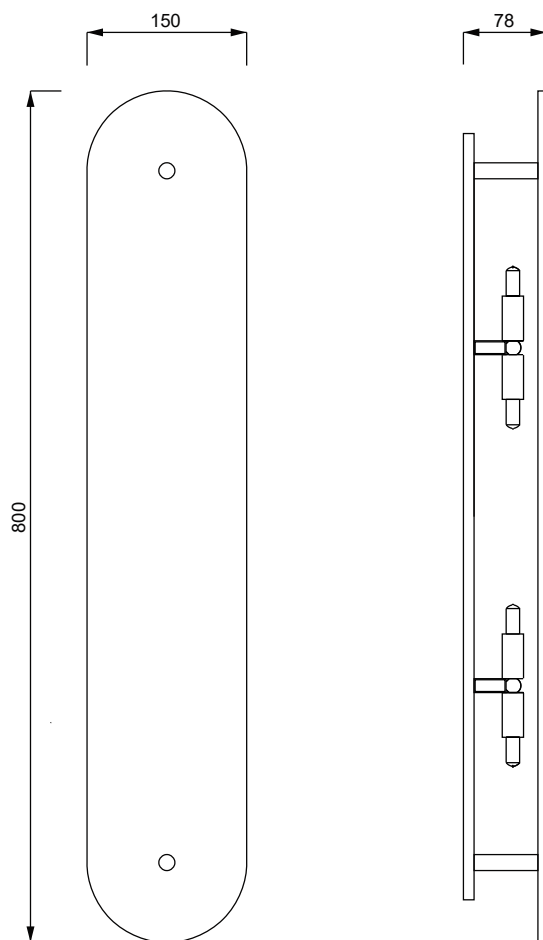

Alabastro Italiano

ITALY

Hikari L

Height 80 cm

Width 15 cm

Depth 7,8 cm

Weight -

Light Source 4 x G9

Material Alabaster

Please contact us for any request of custom-made dimensions

01

02

03

04

05

06

Please contact us for any request of custom-made dimensions