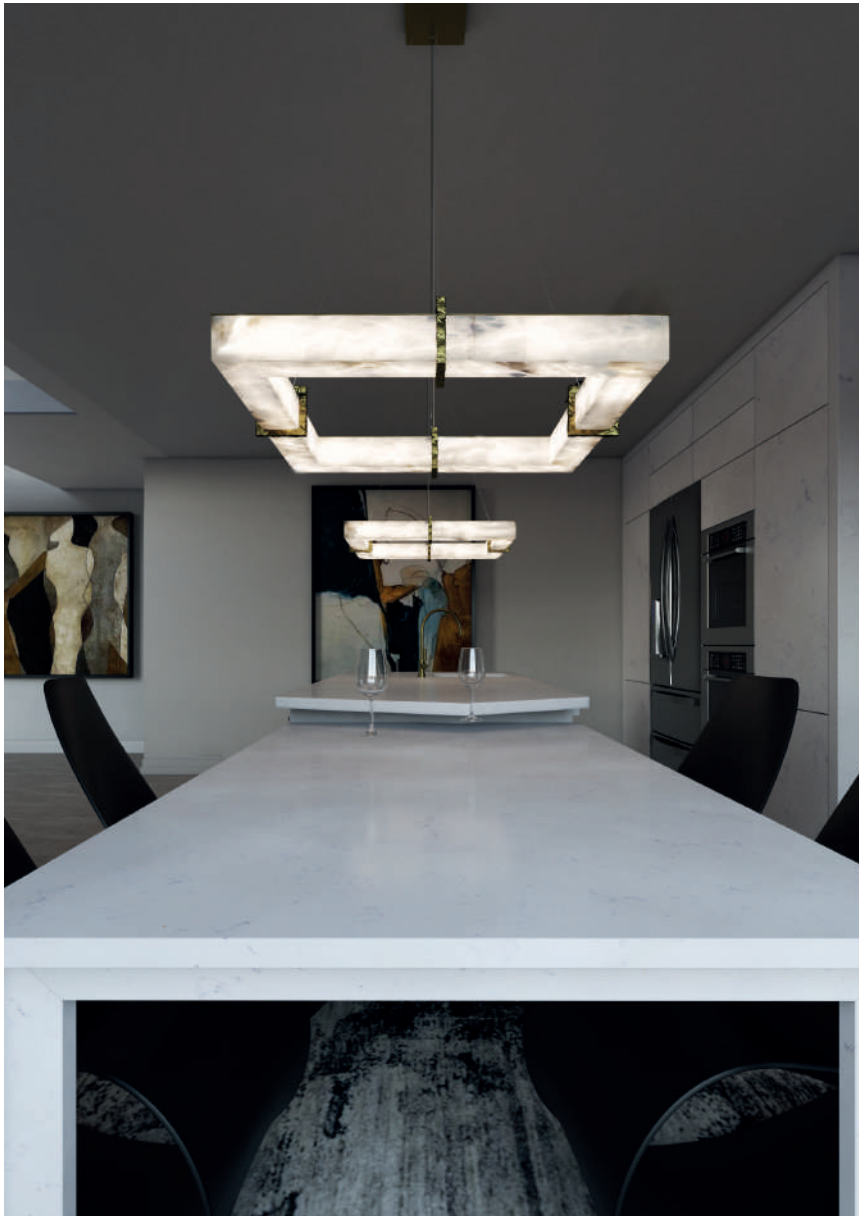

Alabastro Italiano

ITALY

TALASSA chandelier

TALASSA chandelier / Technical Information - Informazioni tecniche

Length	width	H max	H min
80 cm (31"5)	80 cm (31"5)	300 cm (118")	100 cm (40")

Type Pendant light

Environment Indoor

Material Alabaster, metal

Suspension system Steel rope with squared canopy 14x14 cm (5"5x5"5) h 4 cm (1"5)

Lighting system 1 x StripLED, 24 V, 2700K or 3000K

Wattage 62 W

Source lumens 6220 Lumen