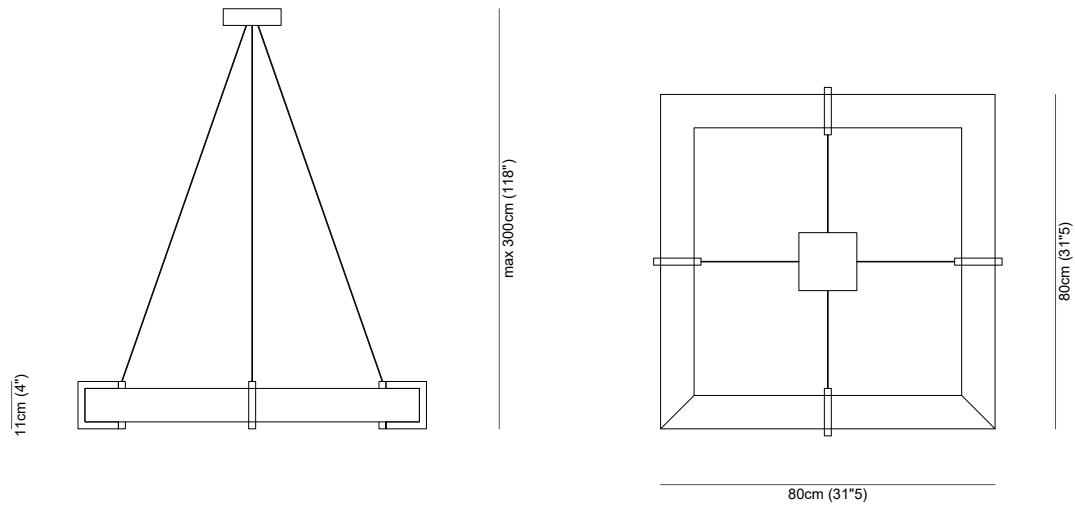

Alabastro Italiano

ITALY

TALASSA chandelier

TALASSA chandelier / Technical Information - Informazioni tecniche

Length	width	H max	H min
80 cm (31"5)	80 cm (31"5)	300 cm (118")	100 cm (40")

Type Pendant light

Environment Indoor

Material Alabaster, metal

Suspension system Steel rope with squared canopy 14x14 cm (5"5x5"5) h 4 cm (1"5)

Lighting system 1 x StripLED, 24 V, 2700K or 3000K

Wattage 62 W

Source lumens 6220 Lumen