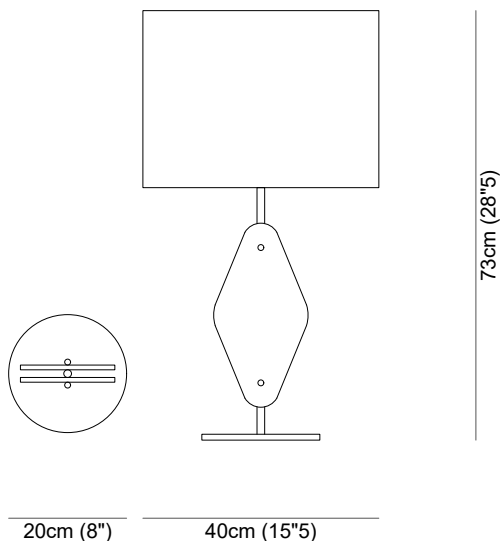

# Alabastro Italiano

ITALY

SIGMA table lamp

# SIGMA table lamp / Technical Information - Informazioni tecniche

Structure Ø	Lampshade Ø	H tot.	Lampshade H
20 cm (8")	40 cm (16")	73 cm (28"5)	30 cm (12")

Type Table lamp

Environment Indoor

Material Alabaster, metal

Lighting system 1 x E27, 220 V (not included)

Wattage 18 W

Please contact us for any request of custom-made dimensions