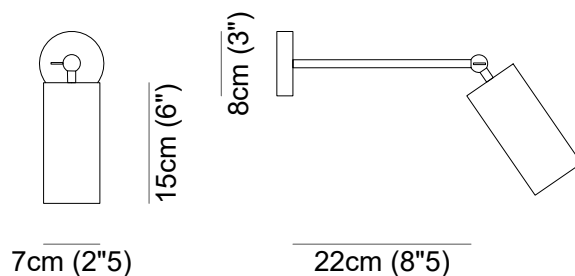

Alabastro Italiano

ITALY

POSEIDONE #1 long

Alabaster diameter	Alabaster height
7 cm (2"5)	15 cm (6")
Structure width	Structure height
22 cm (8"5)	8 cm (3")

Type	Spotlight
Environment	Indoor
Material	Alabaster, metal
Lighting system	Op. 1 - 1 x GU10 LED, 220 V (not included) Op. 2 - 1 x LED, 230 V, 2700 K or 3000 K
Wattage	Op. 1 - 6 Watt Op. 2 - 3 Watt
Source lumens	Op. 2 - 195 Lumen

Please contact us for any request of custom-made dimensions

POSEIDONE #1 long

/ Metal Finishes - Finiture metalliche

01

02

03

04

05