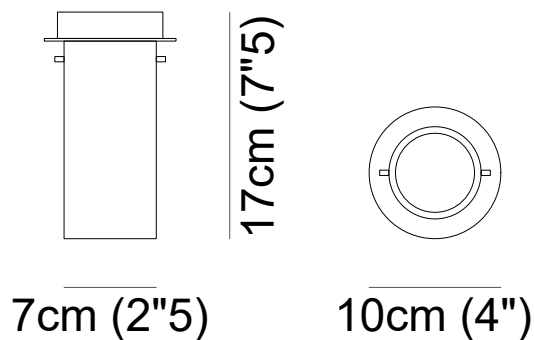

Alabastro Italiano

ITALY

POSEIDONE 2

Diameter	H
10 cm (4")	17 cm (7"5)

Type	Spotlight
Environment	Indoor
Material	Alabaster, metal
Lighting system	Op. 1 - 1 x G9 LED, 220 V (not included) Op. 2 - 1 x LED, 230 V, 2700 K or 3000 K
Wattage	Op. 1 - 5 Watt Op. 2 - 3 Watt
Source lumens	Op. 2 - 195 Lumen

Please contact us for any request of custom-made dimensions

POSEIDONE 2

/ Metal Finishes - Finiture metalliche

01

02

03

04

05