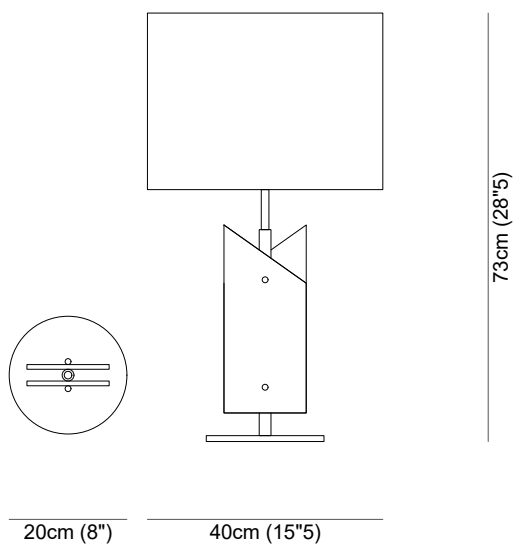

Alabastro Italiano

ITALY

PI table lamp

Structure Ø	Lampshade Ø	H tot.	Lampshade H
20 cm (8")	40 cm (16")	73 cm (28"5)	30 cm (12")

Type Table lamp

Environment Indoor

Material Alabaster, metal

Lighting system 1 x E27, 220 V (not included)

Wattage 18 W

Please contact us for any request of custom-made dimensions

PI chandelier

/ Metal Finishes - Finiture metalliche

01

02

03

04