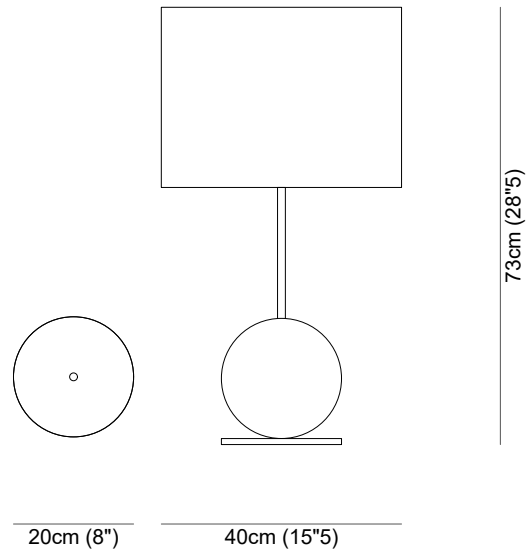

Alabastro Italiano

ITALY

OMEGA table lamp

OMEGA table lamp / Technical Information - Informazioni tecniche

Structure Ø	Lampshade Ø	H tot.	Lampshade H
20cm (8")	40 cm (16")	73 cm (28"5)	30 cm (12")

Type Table lamp

Environment Indoor

Material Alabaster, metal

Lighting system 1 x E27, 220 V (not included)

Wattage 18 W

Please contact us for any request of custom-made dimensions

OMEGA chandelier

/ Metal Finishes - Finiture metalliche

01

02

03

04

05

06

07

08