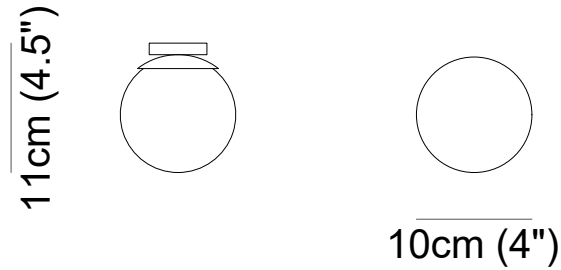

Alabastro Italiano

ITALY

OFIONE spotlight

Diameter	H
10 cm (4")	11 cm (4"5)

Type	Spotlight
Environment	Indoor
Material	Alabaster, metal
Lighting system	1 x G9 LED, 220 V (not included)
Wattage	5 W

Please contact us for any request of custom-made dimensions