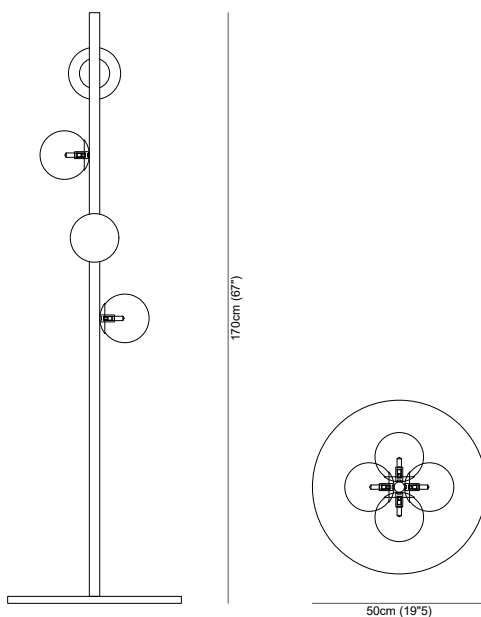

Alabastro Italiano

ITALY

OFIONE floor lamp

OFIONE floor lamp / **Technical Information** - Informazioni tecniche

Length	Width	H
50 cm (19"5)	50 cm (19"5)	170 cm (67")

Type Floor lamp

Environment Indoor

Material Alabaster, metal

Lighting system 4 x G9 LED, 220 V

Wattage 4 x 5 W

Please contact us for any request of custom-made dimensions

OFIONE floor lamp

/ Metal Finishes - Finiture metalliche

01

02

03