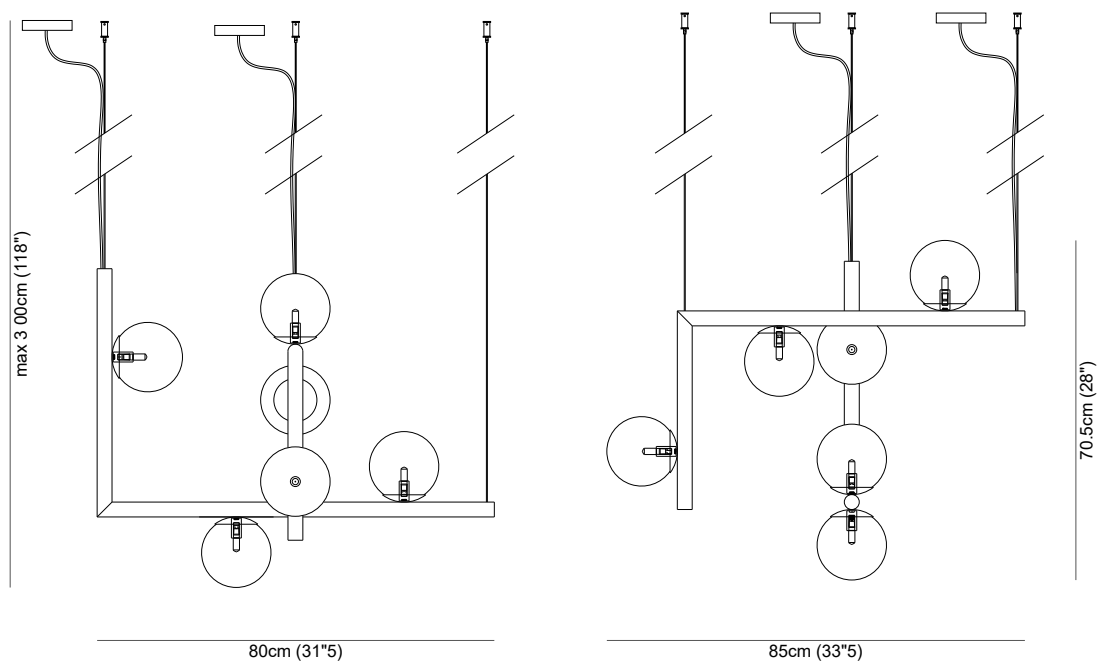

Alabastro Italiano

ITALY

OFIONE double

Length	width	H max	H min
80 cm (31"5)	85 cm (33"5)	300 cm (118")	80.5 cm (31"5)

Type Pendant light

Environment Indoor

Material Alabaster, metal

Suspension system Steel rope with locks and canopy for electrical wiring

Lighting system 6 x G9 LED, 220 V (not included)

Wattage 6 x 5 W

Please contact us for any request of custom-made dimensions

OFIONE double

/ Metal Finishes - Finiture metalliche

01

02

03