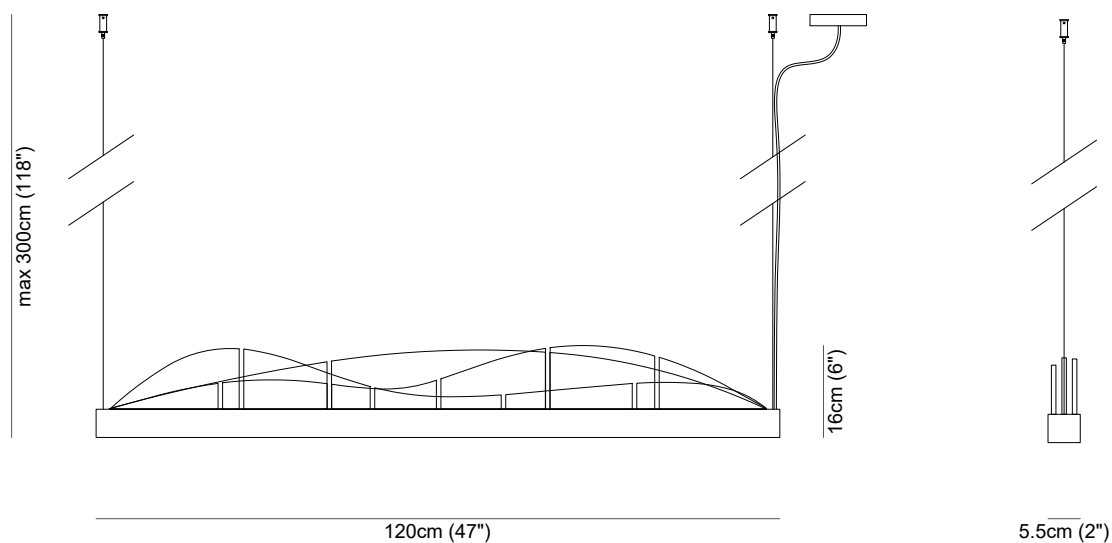

Alabastro Italiano

ITALY

GIAPETO chandelier

Length	width	H max	H min
120 cm (47")	5.5 cm (2")	300 cm (118")	26 cm (10")

Type Pendant light

Environment Indoor

Material Alabaster, metal

Suspension system Steel rope with locks and canopy for electrical wiring

Lighting system 2 x Strip LED, 24 V, 3000k

Wattage 47,5 W

Source lumens 4752 Lumen

Please contact us for any request of custom-made dimensions

GIAPETO chandelier

/ Metal Finishes - Finiture metalliche

01

02

03

04

05

06

07

08

09

10