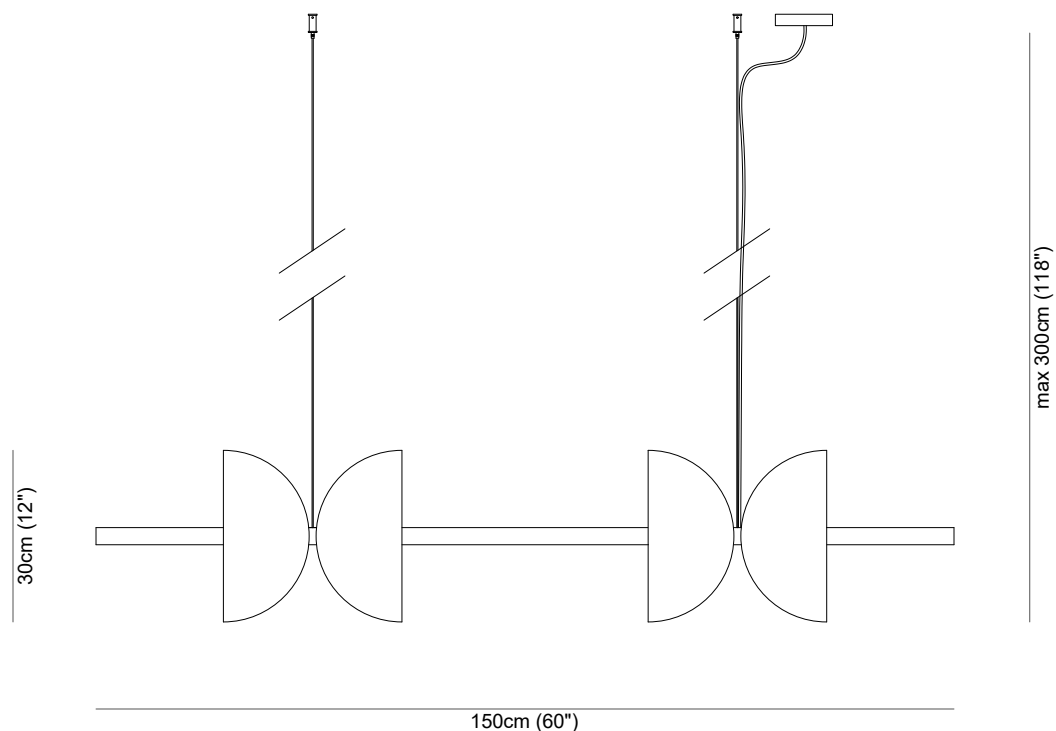

Alabastro Italiano

ITALY

ERMES pendant #2

Length	width	H max	H min
150 cm (60")	30 cm (12")	300 cm (118")	40 cm (16")

Type Pendant light

Environment Indoor

Material Alabaster, metal

Suspension system Steel rope with locks and canopy for electrical wiring

Lighting system 4 x LED, 350 mA, 2700k or 3000k

Wattage 46,8 W

Source lumens 8000 Lumen

Please contact us for any request of custom-made dimensions

ERMES pendant #2

/ Metal Finishes - Finiture metalliche

01

02

03

04

05

06

07

08

09