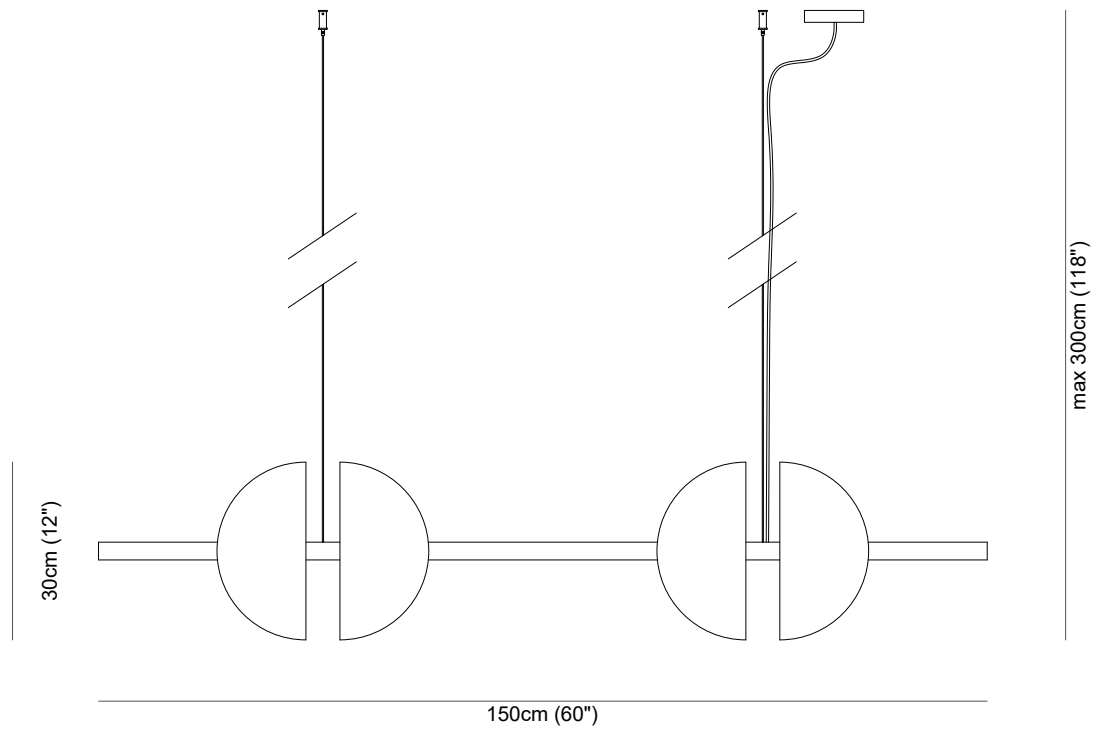

Alabastro Italiano

ITALY

ERMES pendant #1

Length	width	H max	H min
150 cm (60")	30 cm (12")	300 cm (118")	40 cm (16")

Type Pendant light

Environment Indoor

Material Alabaster, metal

Suspension system Steel rope with locks and canopy for electrical wiring

Lighting system 4 x LED, 350 mA, 2700k or 3000k

Wattage 46,8 W

Source lumens 8000 Lumen

Please contact us for any request of custom-made dimensions

ERMES pendant #1

/ Metal Finishes - Finiture metalliche

01

02

03

04

05

06

07

08

09