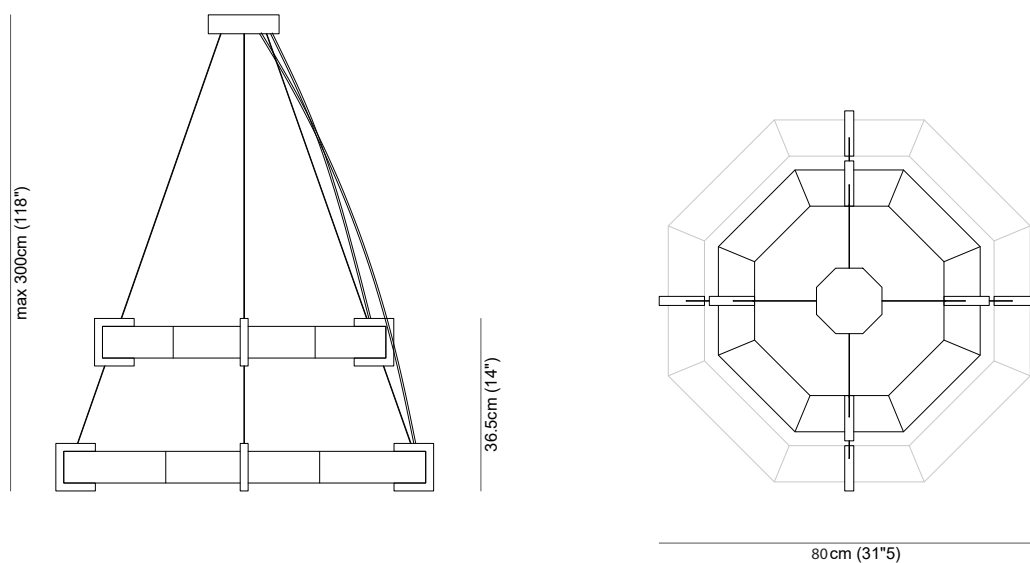

Alabastro Italiano

ITALY

EFESTO double chandelier

EFESTO double chandelier / **Technical Information** - Informazioni tecniche

Diameter	H max	H min
80 cm (31"5)	300 cm (118")	100 cm (40")

Type	Pendant light
Environment	Indoor
Material	Alabaster, metal
Suspension system	Steel rope with octagonal canopy Ø14 cm (5"5) h 4 cm (1"5)
Lighting system	1 x Strip LED, 24 V, 2700k or 3000 K
Wattage	86,5 W
Source lumens	8640 Lumen