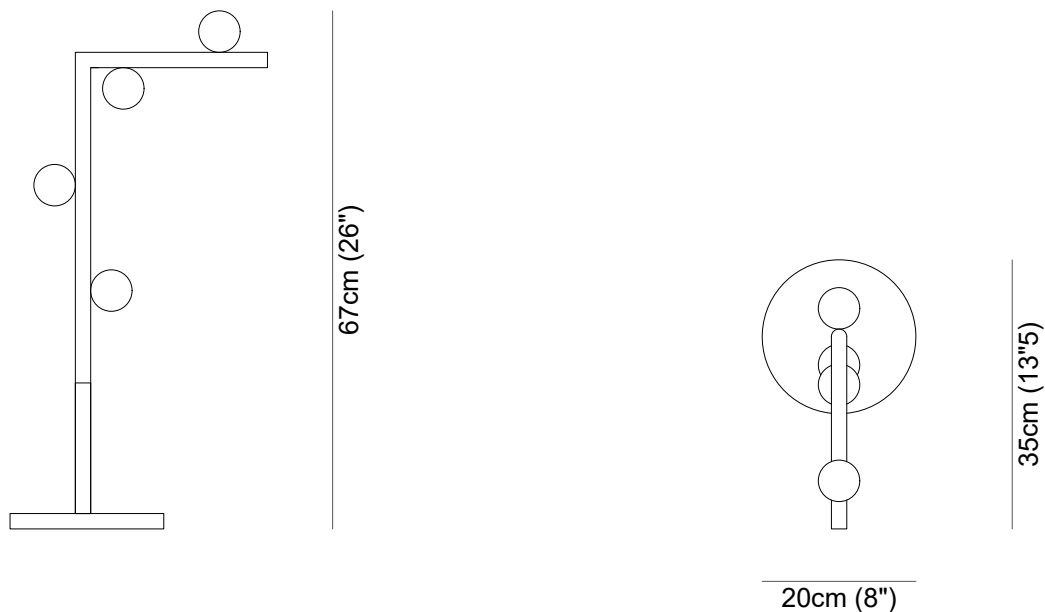

Alabastro Italiano

ITALY

DEMETRA table lamp

DEMETRA table lamp / **Technical Information** - Informazioni tecniche

Length	Width	H
20 cm (8")	35 cm (13"5)	67 cm (26")

Type Table lamp

Environment Indoor

Material Alabaster, metal, leather

Lighting system 4 x LED, 300 mA, 2700k or 3000k

Wattage 12 W

Source lumens 1260 Lumen

Please contact us for any request of custom-made dimensions

DEMETRA table lamp

/ Metal Finishes - Finiture metalliche

01

02

03

04

05

06

07

08

09