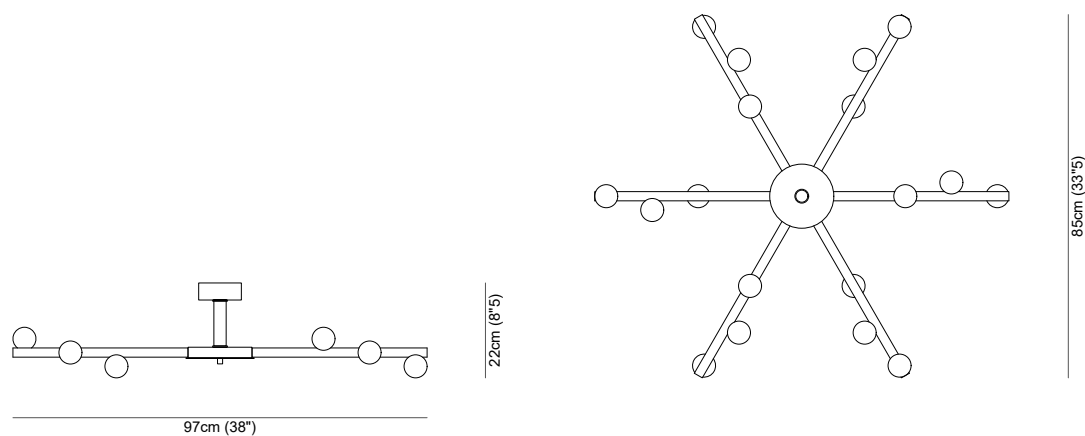

Alabastro Italiano

ITALY

DEMETRA ceiling light

DEMETRA ceiling light / **Technical Information** - Informazioni tecniche

Diameter	H max	H min
97 cm (38")	22 cm (8.5")	22 cm (8.5")

Type	Pendant light
Environment	Indoor
Material	Alabaster, metal
Suspension system	Vertical tube Ø3 cm (1") with canopy Ø10 cm (4") - h 3 cm (1")
Lighting system	18 x LED, 300 mA, 2700k or 3000k
Wattage	54 W
Source lumens	5670 Lumen

Please contact us for any request of custom-made dimensions

DEMETRA ceiling light

/ Metal Finishes - Finiture metalliche

01

02

03

04

05