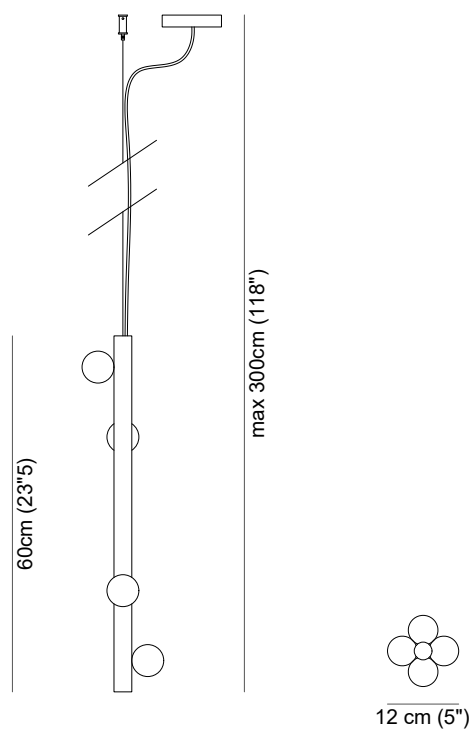

Alabastro Italiano

ITALY

DEMETRA pendant #2

DEMETRA pendant #2 / Technical Information - Informazioni tecniche

Diameter	H max	H min
12 cm (5")	300 cm (118")	70 cm (27"5)

Type Pendant light

Environment Indoor

Material Alabaster, metal, leather

Suspension system Steel rope with locks and canopy for electrical wiring

Lighting system 4 x LED, 300 mA, 2700k or 3000k

Wattage 12 W

Source lumens 1260 Lumen

Please contact us for any request of custom-made dimensions

DEMETRA pendant #2

/ Metal Finishes - Finiture metalliche

01

02

03

04

05

06