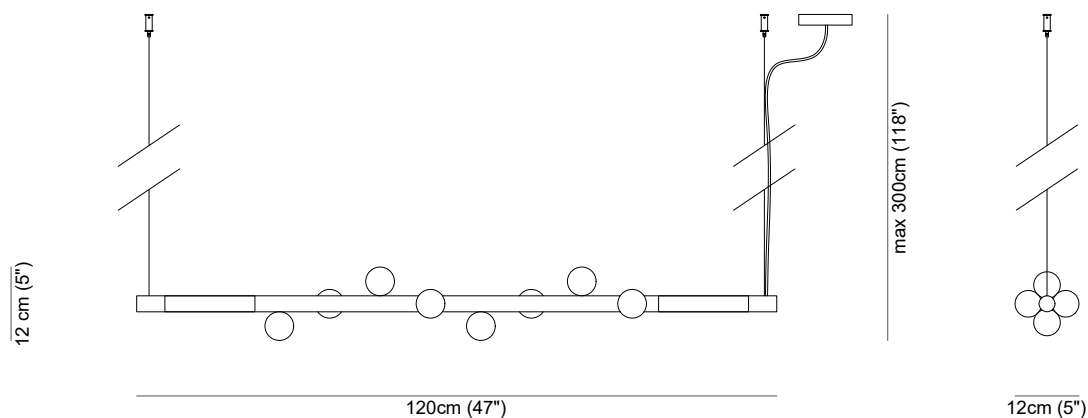

Alabastro Italiano

ITALY

DEMETRA pendant #1

DEMETRA pendant #1 / Technical Information - Informazioni tecniche

Length	H max	H min
120 cm (47")	300 cm (118")	22 cm (8"5)

Type	Pendant light
Environment	Indoor
Material	Alabaster, metal, leather
Suspension system	Steel rope with locks and canopy for electrical wiring
Lighting system	8 x LED, 300 mA, 2700k or 3000k
Wattage	24 W
Source lumens	2520 Lumen

Please contact us for any request of custom-made dimensions

DEMETRA pendant #1

/ Metal Finishes - Finiture metalliche

01

02

03

04

05