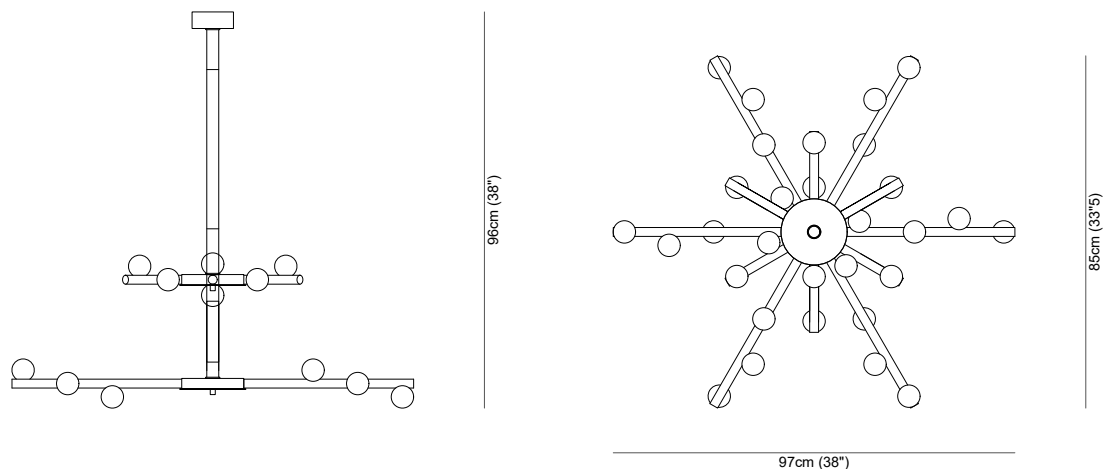

Alabastro Italiano

ITALY

DEMETRA double

Diameter	H max	H min
97 cm (38")	96 cm (38")	96 cm (38")

Type	Pendant light
Environment	Indoor
Material	Alabaster, metal, leather
Suspension system	Vertical tube Ø3 cm (1") with canopy Ø10 cm (4") - h 3 cm (1")
Lighting system	30 x LED, 300 mA, 2700k or 3000k
Wattage	90 W
Source lumens	9450 Lumen

Please contact us for any request of custom-made dimensions

DEMETRA Chandelier

/ Metal Finishes - Finiture metalliche

01

02

03

04

05