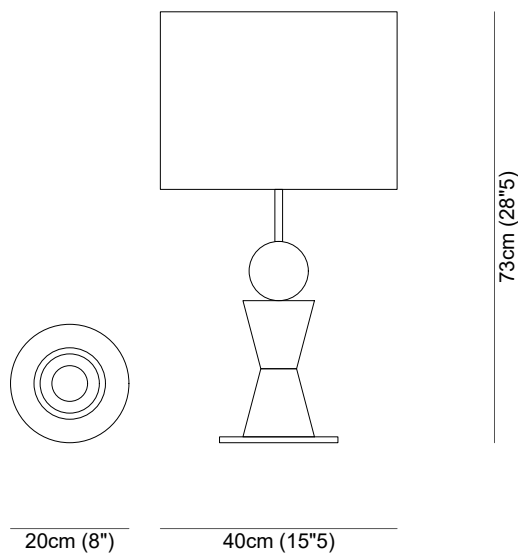

Alabastro Italiano

ITALY

DELTA table lamp

DELTA table lamp / **Technical Information** - Informazioni tecniche

Structure Ø	Lampshade Ø	H tot.	Lampshade H
20 cm (8")	40 cm (16")	73 cm (28"5)	30 cm (12")

Type Table lamp

Environment Indoor

Material Alabaster, metal

Lighting system 1 x E27, 220 V (not included)

Wattage 18 W

Please contact us for any request of custom-made dimensions

DELTA chandelier

/ Metal Finishes - Finiture metalliche

01

02

03

04

05

06

07

08