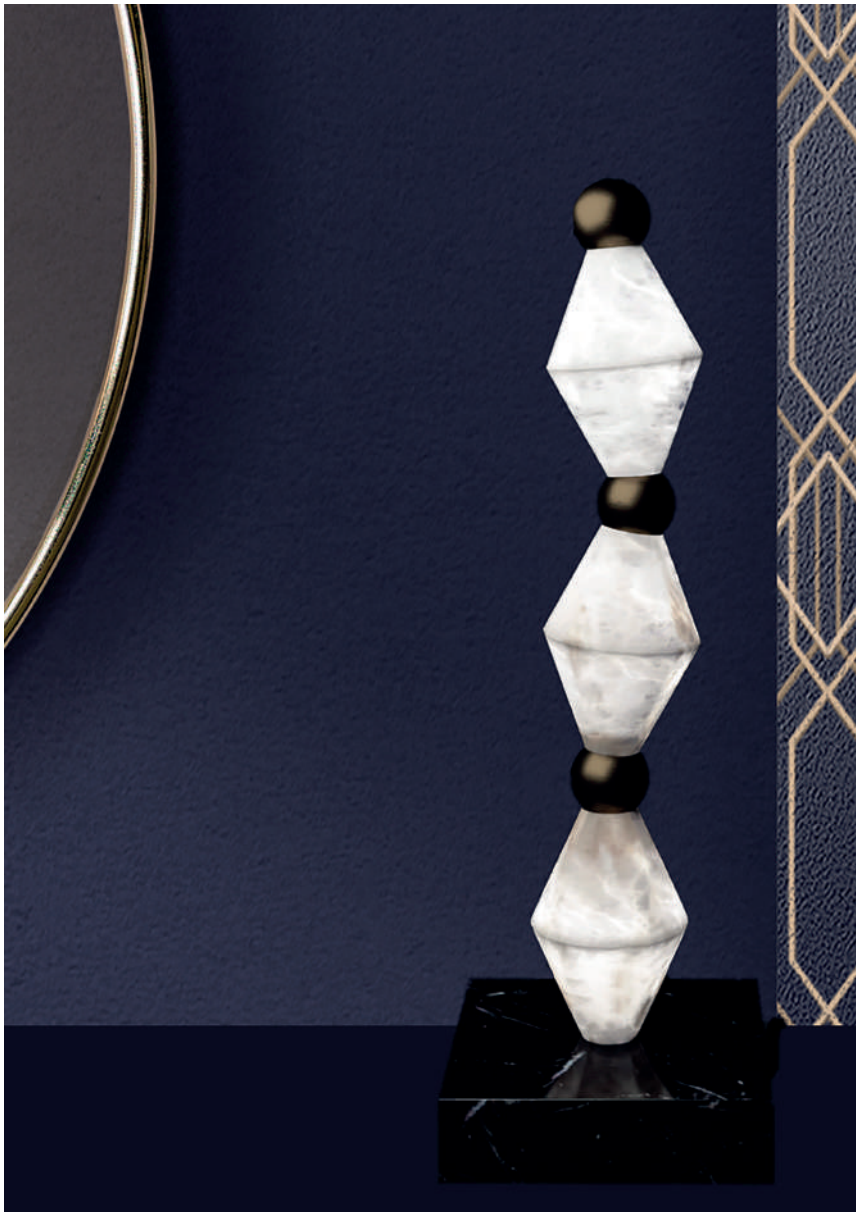

Alabastro Italiano

ITALY

CHRONOS table lamp

CHRONOS table lamp / **Technical Information** - Informazioni tecniche

15cm (6")

Length	Width	H
15 cm (6")	15 cm (6")	71.5 cm (28")

Type Table lamp

Environment Indoor

Material Alabaster, metal, marble

Lighting system 6 x LED, 230 V, 2700k or 3000k

Wattage 18 W

Source lumens 1170 Lumen

Please contact us for any request of custom-made dimensions

CHRONOS table lamp

/ Metal Finishes - Finiture metalliche

09

10

1. Shiny Silver
2. Bronze
3. Brushed Brass
4. Ruggine of Florence
5. Brushed Burnished

6. Shiny Gold
7. Brushed Black
8. Freedom Green
9. Shiny Black
10. Copper

/ Marble Finishes - Finiture marmo

21

22