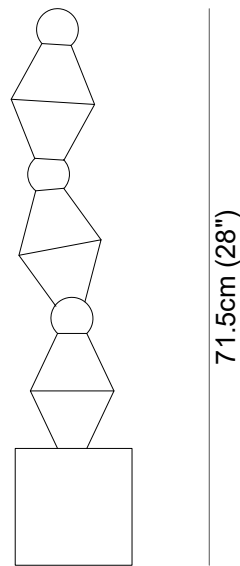

Alabastro Italiano

ITALY

CHRONOS table lamp

CHRONOS table lamp / **Technical Information** - Informazioni tecniche

15cm (6")

Length	Width	H
15 cm (6")	15 cm (6")	71.5 cm (28")

Type Table lamp

Environment Indoor

Material Alabaster, metal, marble

Lighting system 6 x LED, 230 V, 2700k or 3000k

Wattage 18 W

Source lumens 1170 Lumen

Please contact us for any request of custom-made dimensions

CHRONOS table lamp

/ Metal Finishes - Finiture metalliche

01

02

03

04

05

06

07

08