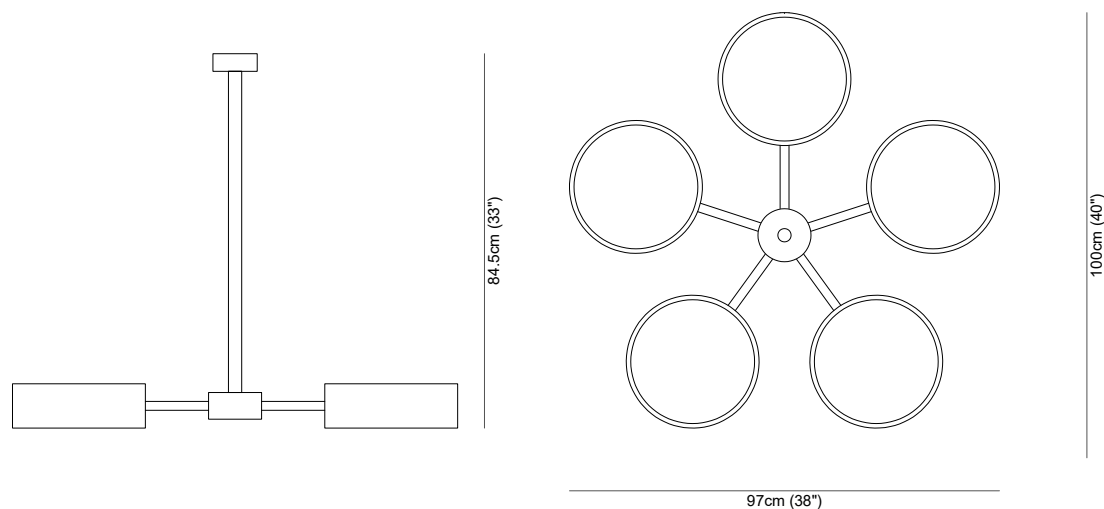

Alabastro Italiano

ITALY

CHAOS Chandelier

Length	width	H max	H min
97 cm (38")	100 cm (40")	84.5 cm (33")	84.5 cm (33")

Type Pendant light

Environment Indoor

Material Alabaster, metal

Suspension system Vertical tube $\varnothing 3$ cm (1") with canopy $\varnothing 10$ cm (4") h 3 cm (1")

Lighting system 1 x Strip LED, 24 V, 2700K or 3000K

Wattage 101 W

Source lumens 10152 Lumen

Please contact us for any request of custom-made dimensions

CHAOS chandelier

/ Metal Finishes - Finiture metalliche

01

02

03

04

05

06

07

08