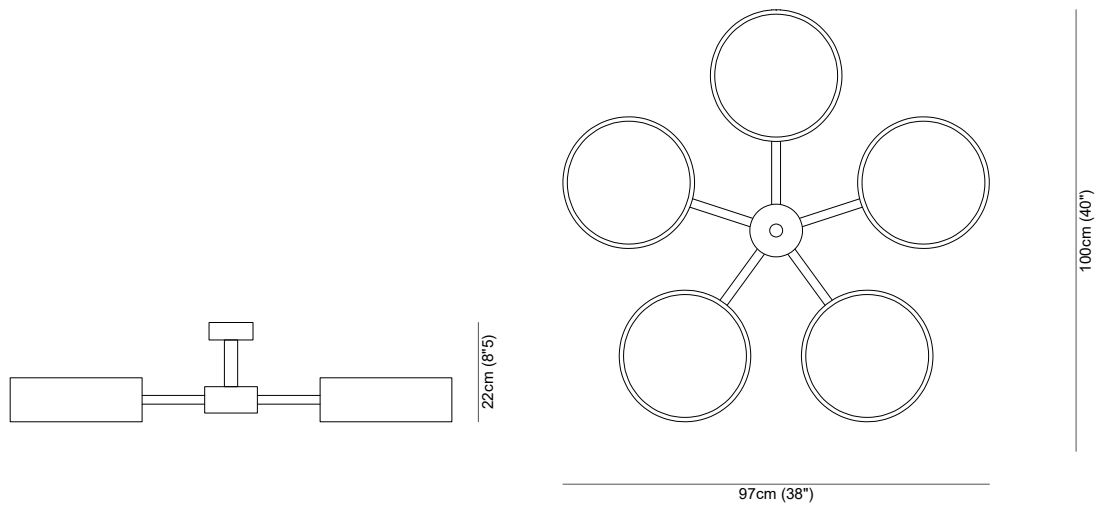

Alabastro Italiano

ITALY

CHAOS ceiling light

Length	width	H max	H min
97 cm (38")	100 cm (40")	22 cm (8"5)	22 cm (8"5)

Type Pendant light

Environment Indoor

Material Alabaster, metal

Suspension system Vertical tube $\varnothing 3$ cm (1") with canopy $\varnothing 10$ cm (4") h 3 cm (1")

Lighting system 1 x Strip LED, 24 V, 2700K or 3000K

Wattage 101 W

Source lumens 10152 Lumen

Please contact us for any request of custom-made dimensions

CHAOS ceiling light

/ Metal Finishes - Finiture metalliche

01

02

03

04

05

06

07

08