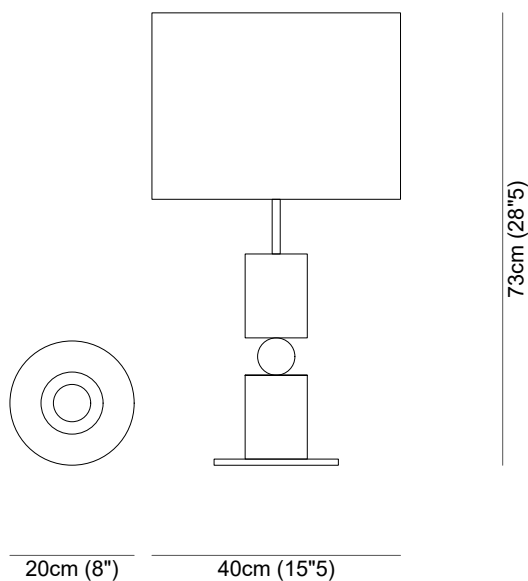

Alabastro Italiano

ITALY

BETA table lamp

Structure Ø	Lampshade Ø	H tot.	Lampshade H
20 cm (8")	40 cm (16")	73 cm (28'5)	30 cm (12")

Type Table lamp

Environment Indoor

Material Alabaster, metal

Lighting system 1 x E27, 220 V (not included)

Wattage 18 W

Please contact us for any request of custom-made dimensions

BETA chandelier

/ Metal Finishes - Finiture metalliche

01

02

03

04