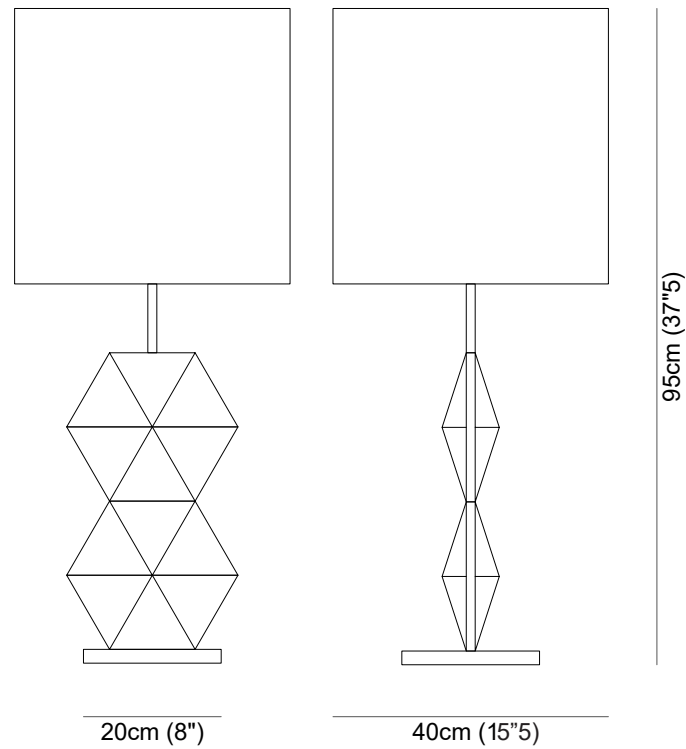

Alabastro Italiano

ITALY

ARTEMIDE table lamp

ARTEMIDE table lamp / **Technical Information** - Informazioni tecniche

Structure Ø	Lampshade Ø	H tot.	Lampshade H
20 cm (8")	40 cm (15"5)	95 cm (37"5)	40 cm (16")

Type Table lamp

Environment Indoor

Material Alabaster, metal

Lighting system 1 x E27, 220 V (not included)

Wattage 18 W

Please contact us for any request of custom-made dimensions

ARTEMIDE chandelier

/ Metal Finishes - Finiture metalliche

01

02

03

04

05

06

07

08