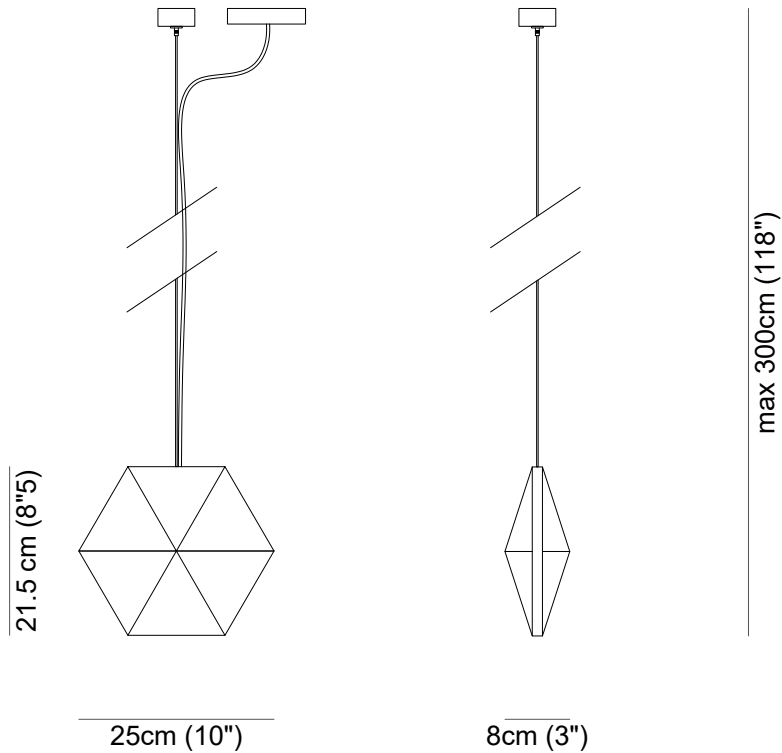

# Alabastro Italiano

ITALY

ARTEMIDE pendant

Length	width	H max	H min
25 cm (10")	8 cm (3")	300 cm (118")	31.5 cm (12"5)

Type Pendant light

Environment Indoor

Material Alabaster, metal, leather

Suspension system Steel rope with locks and canopy for electrical wiring

Lighting system 1 x Strip LED, 24 V, 2700k or 3000k

Wattage 17 W

Source lumens 1728 Lumen

Please contact us for any request of custom-made dimensions