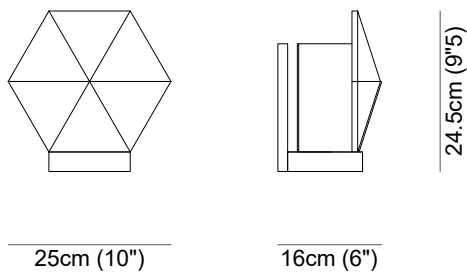

Alabastro Italiano

ITALY

Length	Width	H
25 cm (10")	16 cm (6")	24.5 cm (9"5)

Type Wall lamp

Environment Indoor

Material Alabaster, metal

Lighting system 1 x E27 LED, 220 V

Wattage 18 W