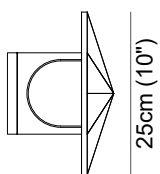

Alabastro Italiano

ITALY

Length	Width	H
25 cm (10")	16 cm (6")	24.5 cm (9"5)

Type Wall lamp

Environment Indoor

Material Alabaster, metal

Lighting system 1 x E27 LED, 220 V

Wattage 18 W