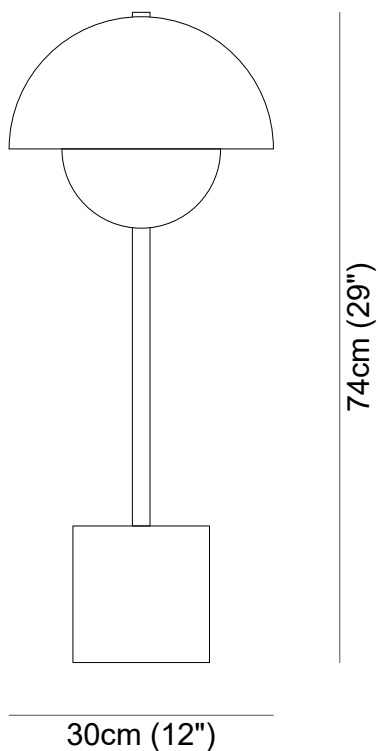

Alabastro Italiano

ITALY

APOLLO table lamp

APOLLO table lamp / **Technical Information** - Informazioni tecniche

Length	H min
30 cm (12")	74 cm (29")

Type Table lamp

Environment Indoor

Material Alabaster, metal, marble

Lighting system 1 x LED, 230 V, 2700k or 3000k

Wattage 3 W

Source lumens 195 Lumen

Please contact us for any request of custom-made dimensions

APOLLO table lamp

/ Metal Finishes - Finiture metalliche

01

02

03

04

05

06

07

08

09

10