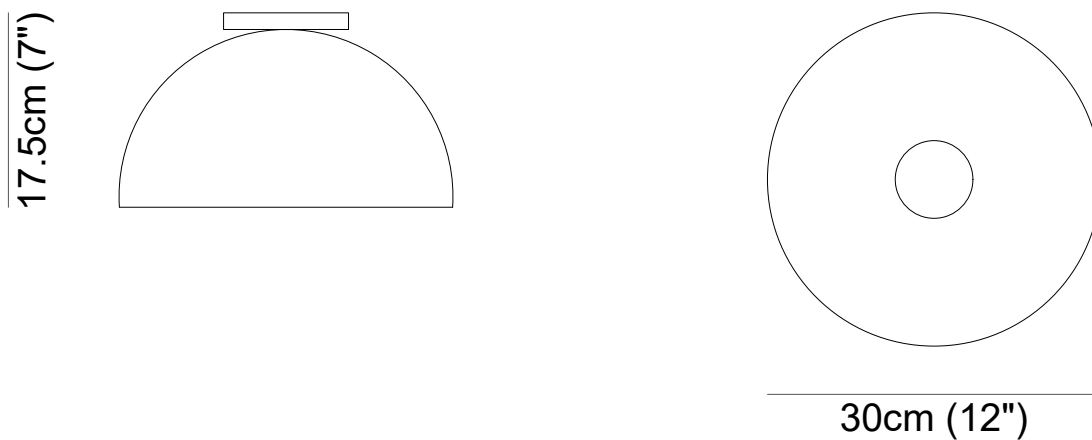

Alabastro Italiano

ITALY

APOLLO ceiling light

APOLLO ceiling light / **Technical Information** - Informazioni tecniche

Diameter	H
30 cm (12")	17.5 cm (7")

Type Table lamp

Environment Indoor

Material Alabaster, metal