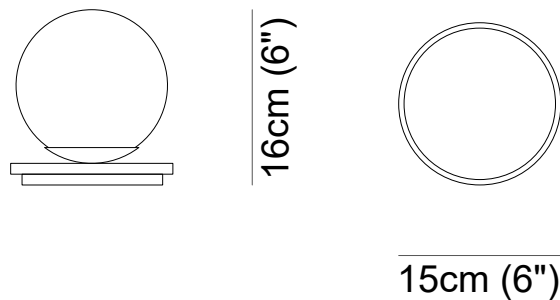

Alabastro Italiano

ITALY

AFRODITE table lamp

AFRODITE table lamp / **Technical Information** - Informazioni tecniche

Length	Width	H
15 cm (6")	15 cm (6")	16 cm (6")

Type Table lamp

Environment Indoor

Material Alabaster, metal

Lighting system 1 x G9 LED, 220 V

Wattage 5 W

Please contact us for any request of custom-made dimensions

AFRODITE table lamp

/ Metal Finishes - Finiture metalliche

01

02

03