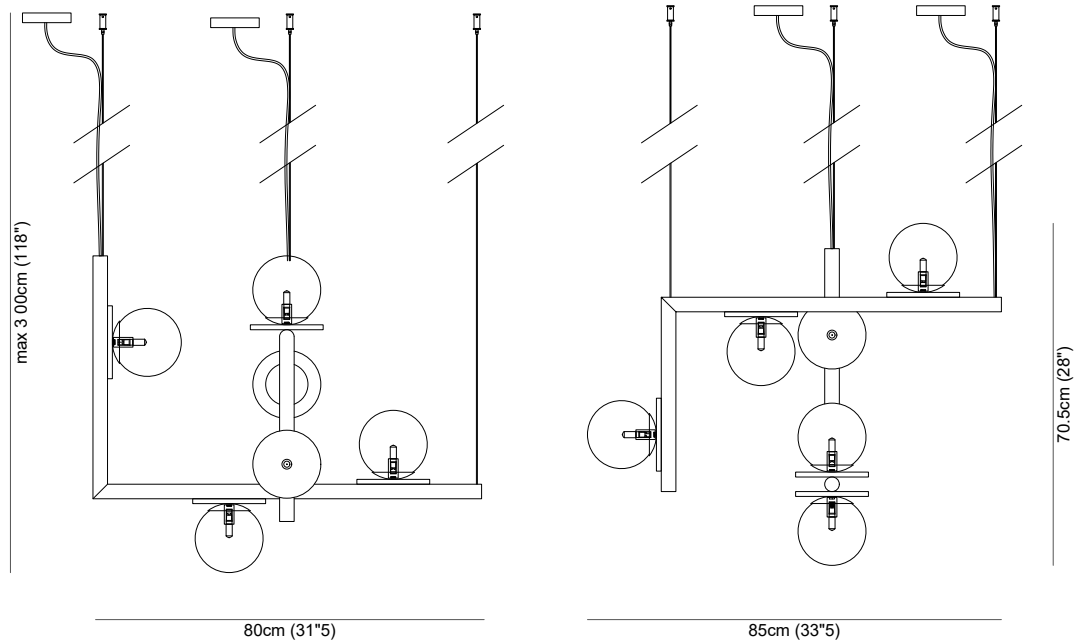

Alabastro Italiano

ITALY

AFRODITE double

Length	width	H max	H min
80 cm (31"5)	85 cm (33"5)	300 cm (118")	80.5 cm (31"5)

Type Pendant light

Environment Indoor

Material Alabaster, Murano glass, metal

Suspension system Steel rope with locks and canopy for electrical wiring

Lighting system 6 x G9 LED, 220 V (not included)

Wattage 6 x 5 W

Please contact us for any request of custom-made dimensions

AFRODITE double

/ Metal Finishes - Finiture metalliche

01

02

03