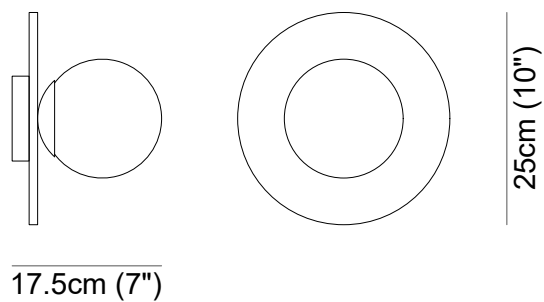

# Alabastro Italiano

ITALY

AFRODITE applique

Diameter	Width
25 cm (10")	17.5 cm (7")

Type Wall lamp

Environment Indoor

Material Alabaster, metal

Lighting system 1 x G9 LED, 220 V (not included)

Wattage 5 W

Please contact us for any request of custom-made dimensions