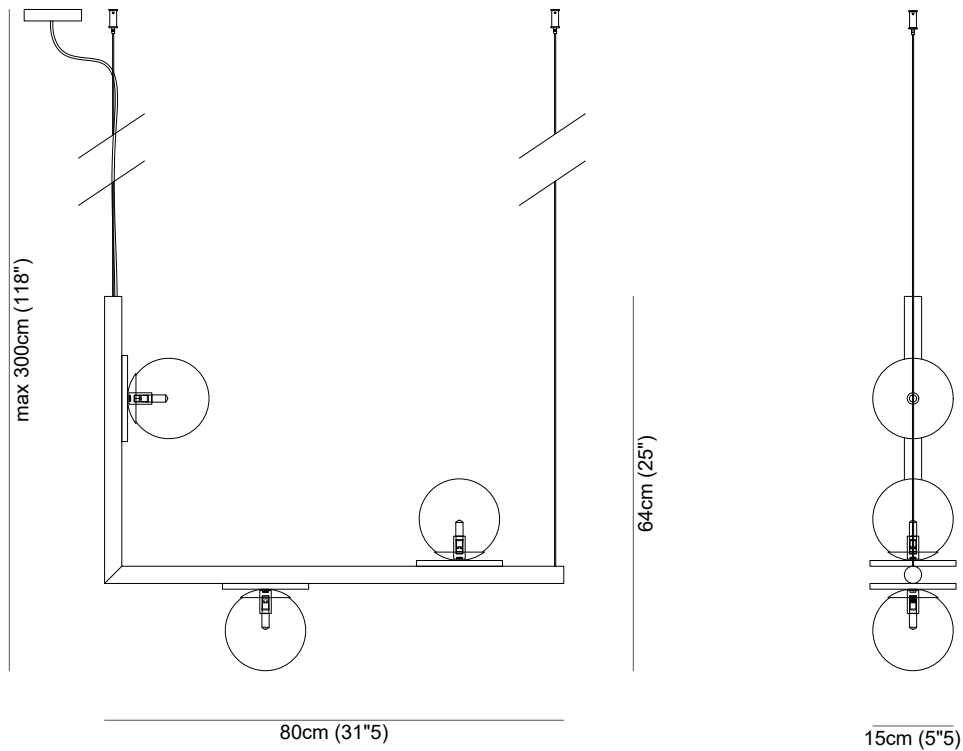

Alabastro Italiano

ITALY

AFRODITE pendant #1

AFRODITE pendant #1 / Technical Information - Informazioni tecniche

Length	width	H max	H min
80 cm (31"5)	15 cm (5"5)	300 cm (118")	74 cm (29")

Type Pendant light

Environment Indoor

Material Alabaster, Murano glass, metal

Suspension system Steel rope with locks and canopy for electrical wiring

Lighting system 3 x G9 LED, 220 V (not included)

Wattage 3 x 5 W

Please contact us for any request of custom-made dimensions